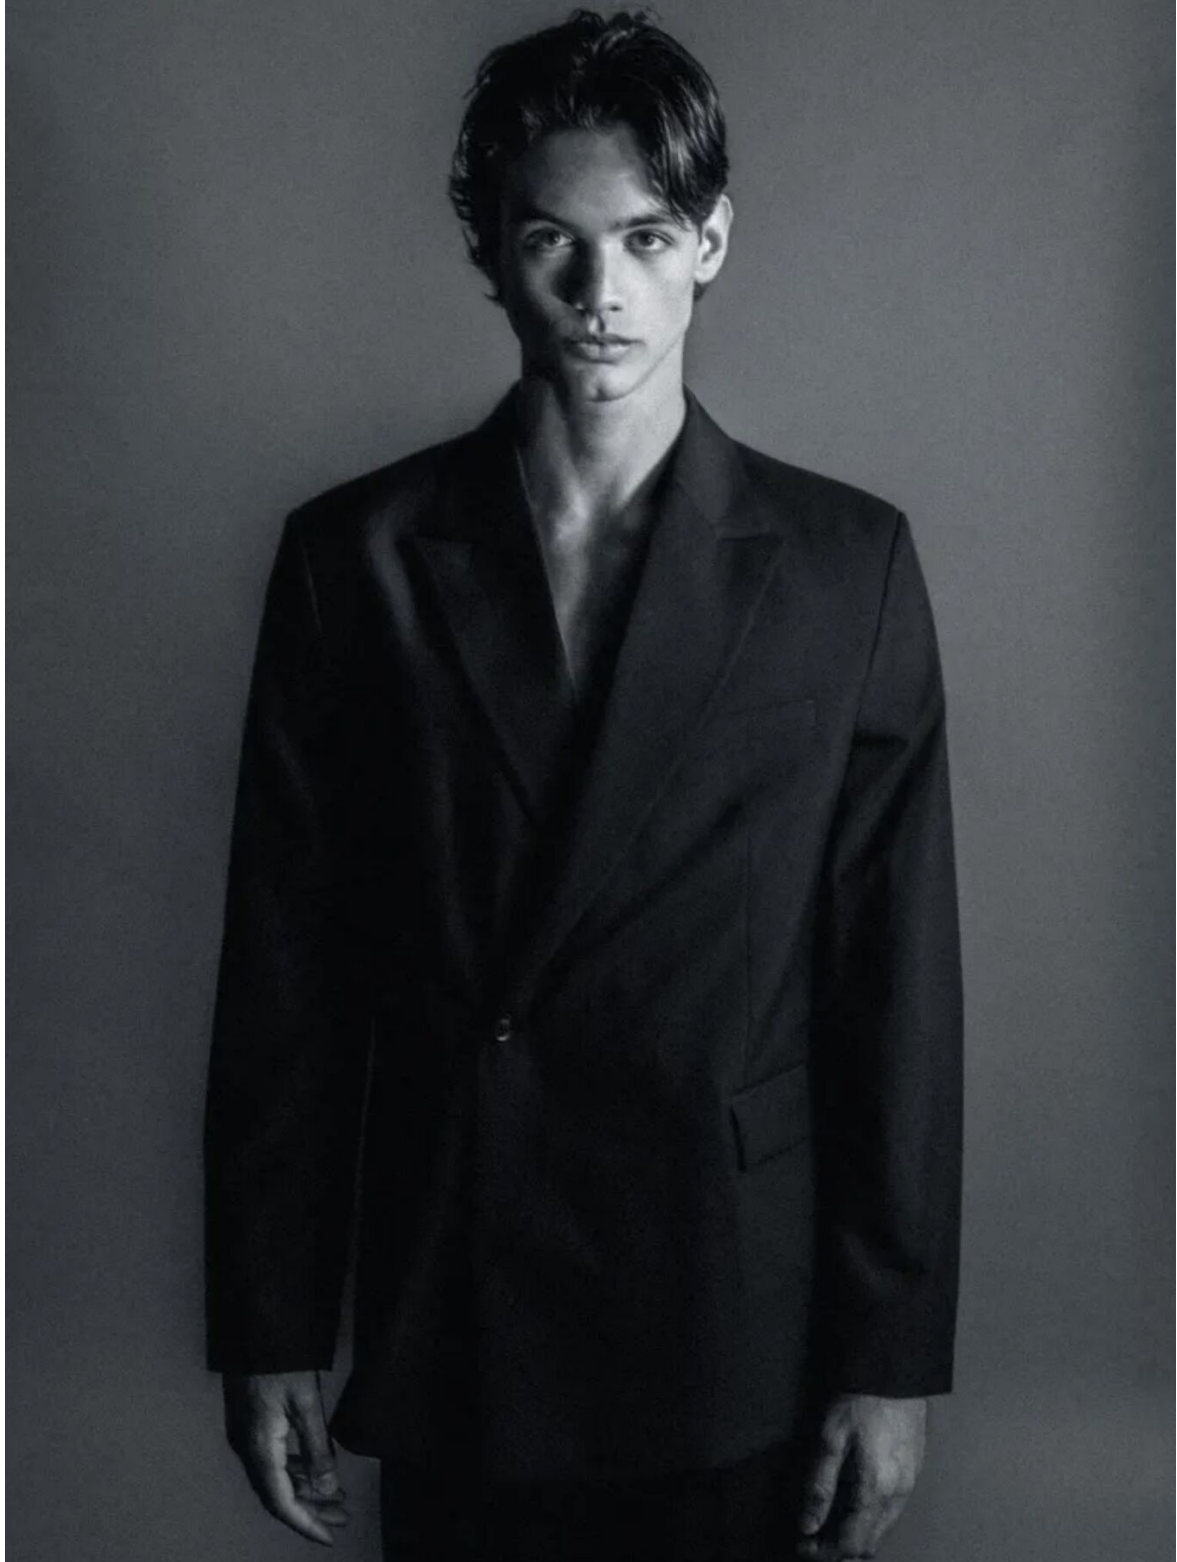

FABIO HARRIS

height 6'2" · bust 36" · waist 29" · hips 35.5" · suit 48
shoes size 45 EU/13.5 US/9.5 UK · hair brown · eyes brown